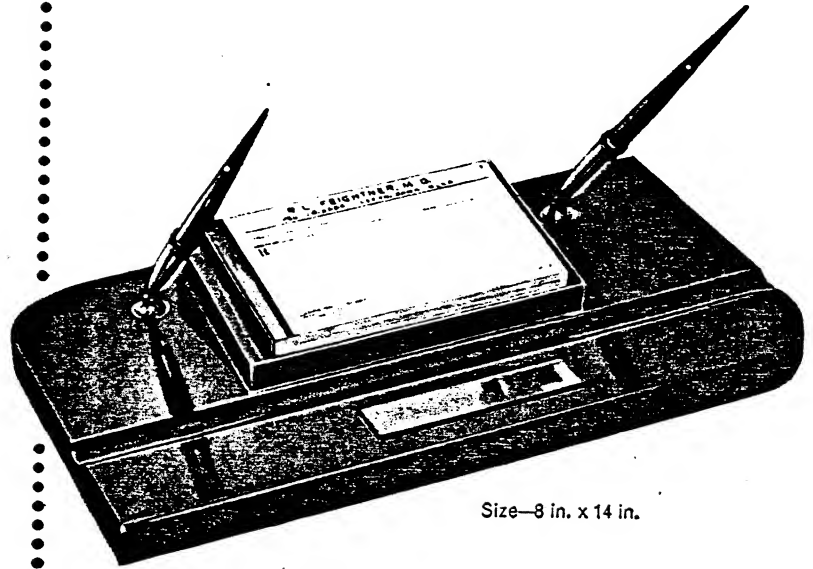

Size—8 in. x 14 in.